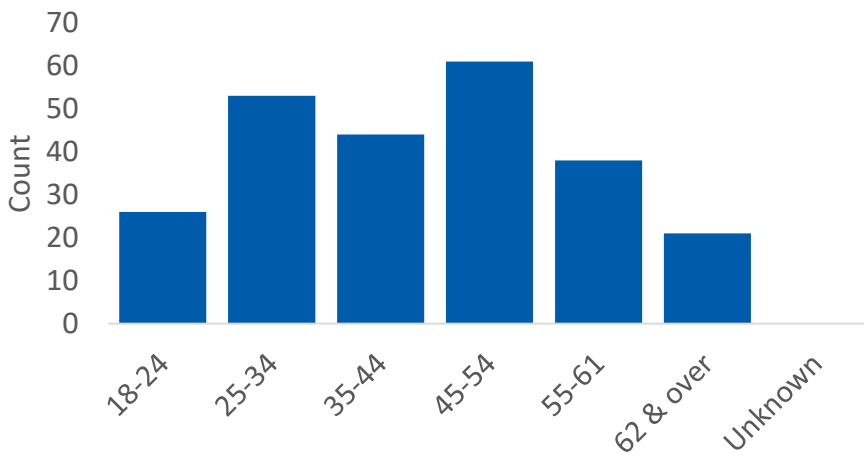

The Faces of Our Guests

in Charlottesville, Virginia

Our typical guest (about 2 in 3) is a single male between the ages of 25 and 61. But guests from our 2017-18 season included a diverse population by age, ethnicity, and life experiences:

Age

Demographics

Chronically homeless

Employed

Sleeping outside