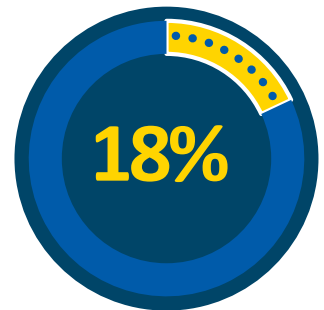

The Faces of Our Guests

in Charlottesville, Virginia

Our typical guest (about 2 in 3) is a single male between the ages of 25 and 61. But guests from our 2017-18 season included a diverse population by age, ethnicity, and life experiences:

Age

Demographics

Chronically homeless

Employed

Sleeping outside