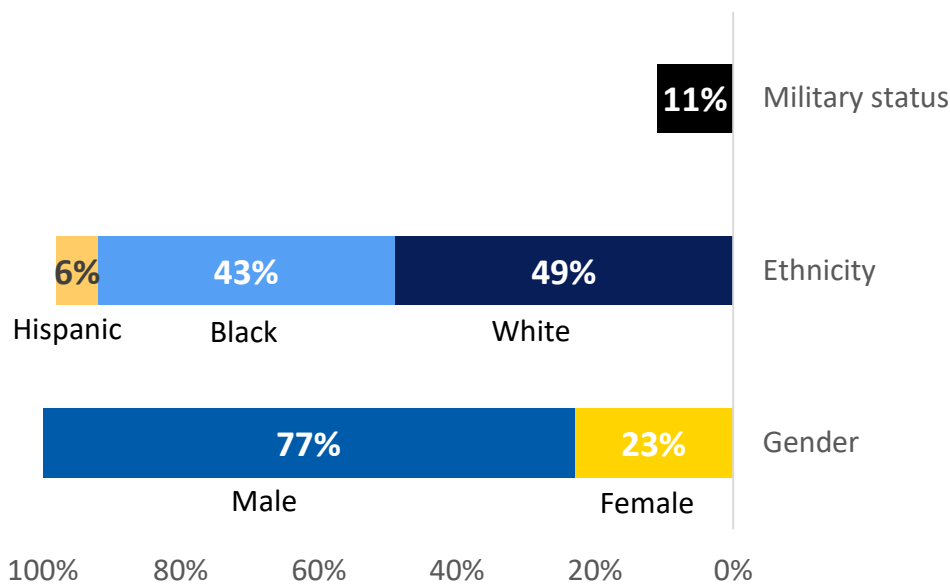

The Faces of Our Guests

in Charlottesville, Virginia

Our typical guest (about 2 in 3) is a single male between the ages of 25 and 61. But guests from our 2017-18 season included a diverse population by age, ethnicity, and life experiences:

Age

Demographics

Chronically homeless

Employed

Sleeping outside